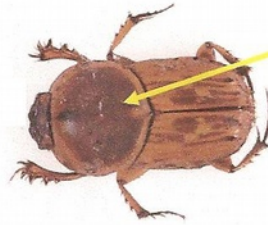

SECTION B. BROWN BEETLES

LENGTH: 8 - 12mm

FEATURE: No speckling on the midsection
= *Euoniticellus fulvus*

No speckling or patterns on the midsection

OTHER BEETLES COMMONLY FOUND IN DUNG

7-9mm
Aphodius
fimetarius